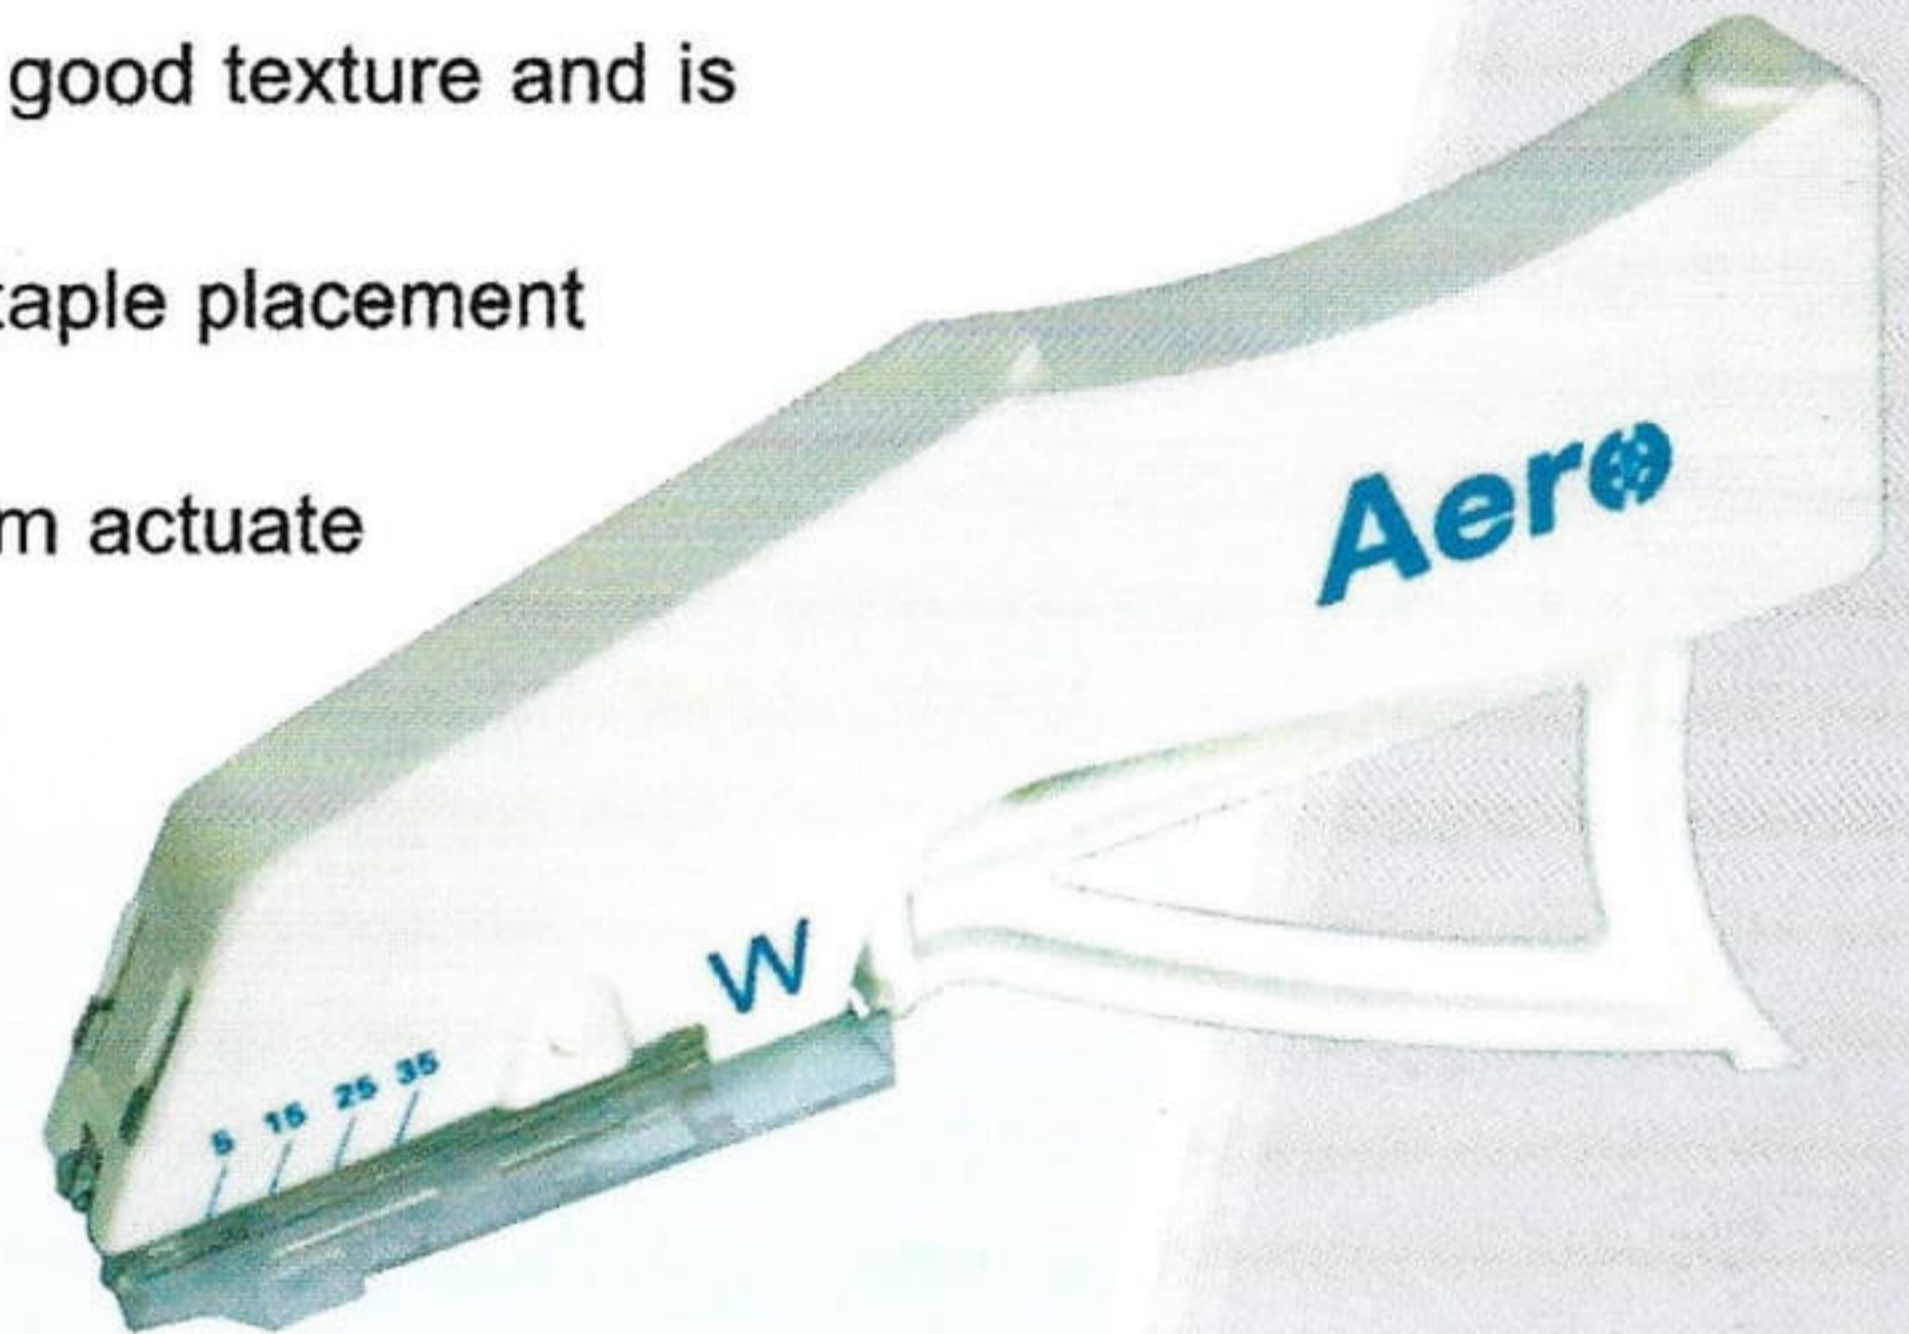

# Aero SKIN STAPLER

## Benefits:

- The characteristics of the stapler's handle design for good texture and is suitable for various surgeon's hand.
- Angled head provides clear view to ensure precise staple placement and the staple could enter the tissue easily.
- The elaborate design of the staple release mechanism actuate the stapler with easy for using.
- Easy to use, reduce learning curve.
- Two model skin stapler, three staple sizes (wide, regular and high) and nine staple counts in stapler are true of all surgical field.